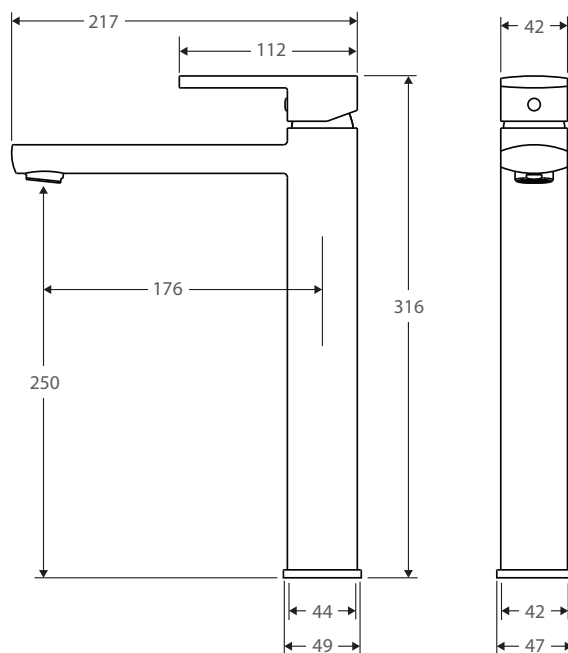

KOKO

TALL BASIN MIXER

FEATURES

- ★ Sleek modern design
- ★ MATTE BLACK electroplated finish
- ★ Brass construction
- ★ Suitable for mains pressure
- ★ Maximum pressure 500kPa
- ★ Cartridge made in Hungary
- ★ Sleek 1 piece design
- ★ WELS 5 star rated
- ★ 5 litre per minute
- ★ 35mm cartridge

SIZES/CODES

218.107B

Barcode

9347900021904